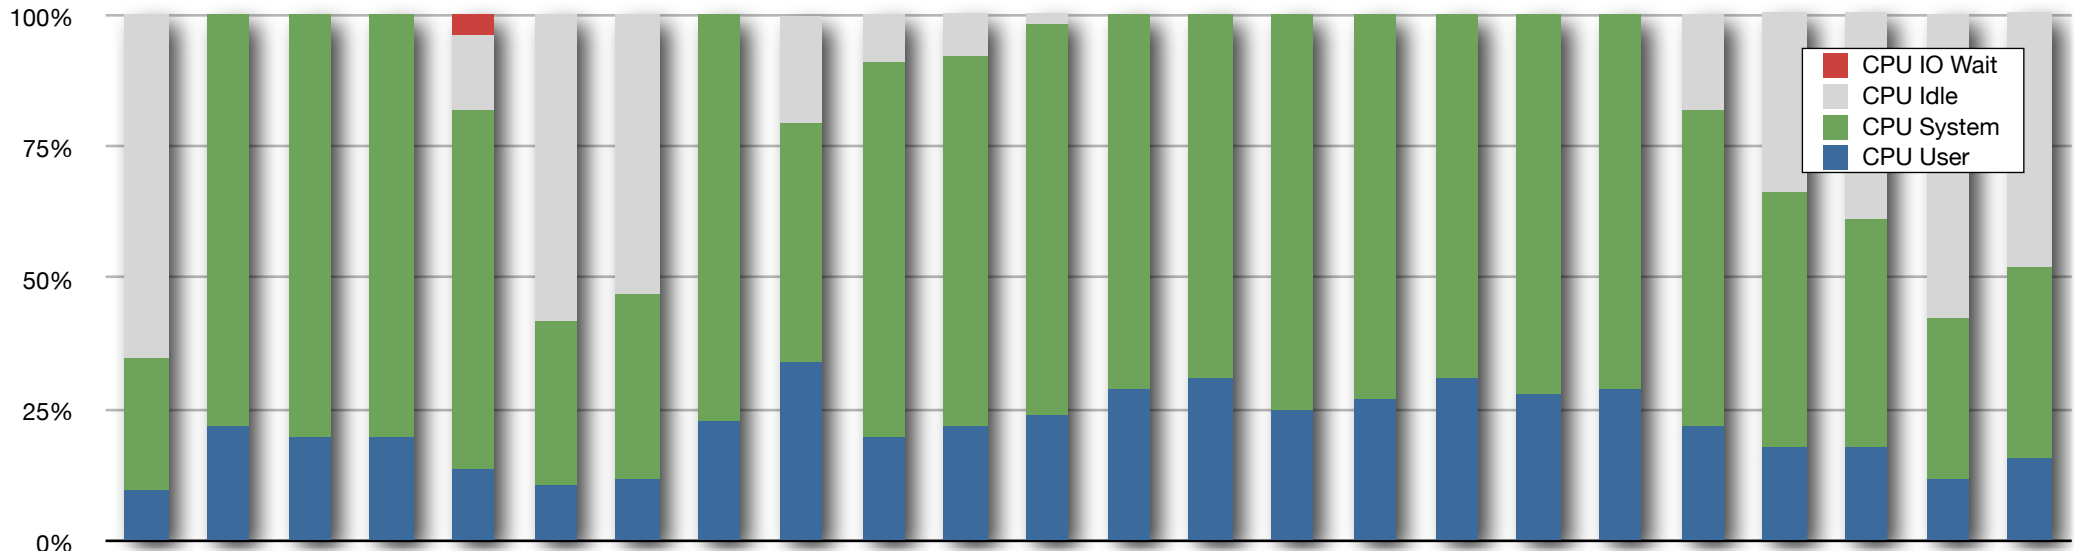

ASE Workload

ASE Cache Activity

ASE Context Switch

Diagnostic

Server Statistic

LPAR CPU Utilisation

Cache Efficiency (Day)