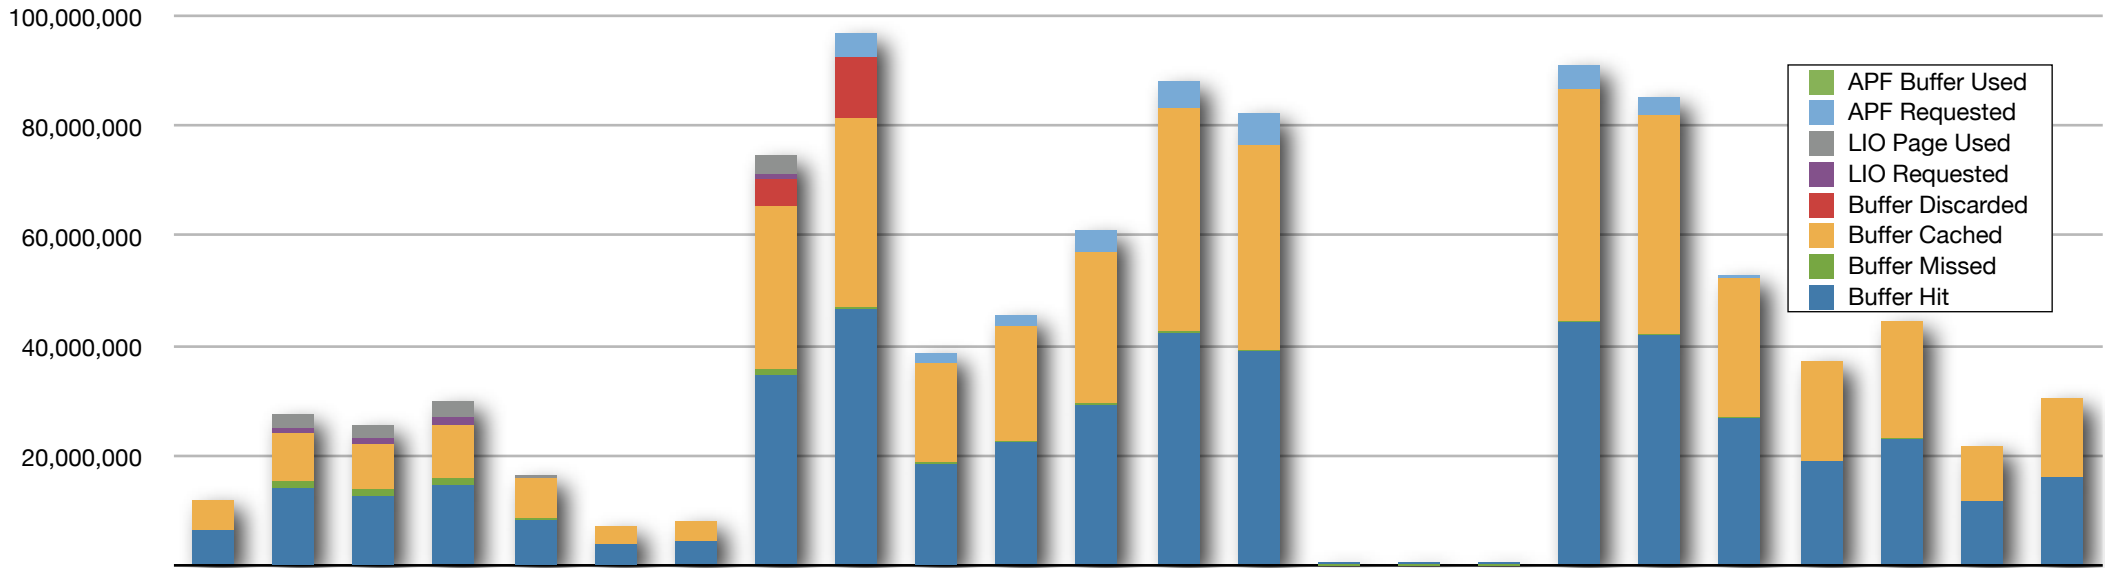

ASE Workload

ASE Cache Activity

ASE Context Switch

Diagnostic

Server Statistic

LPAR CPU Utilisation

Cache Efficiency (Day)