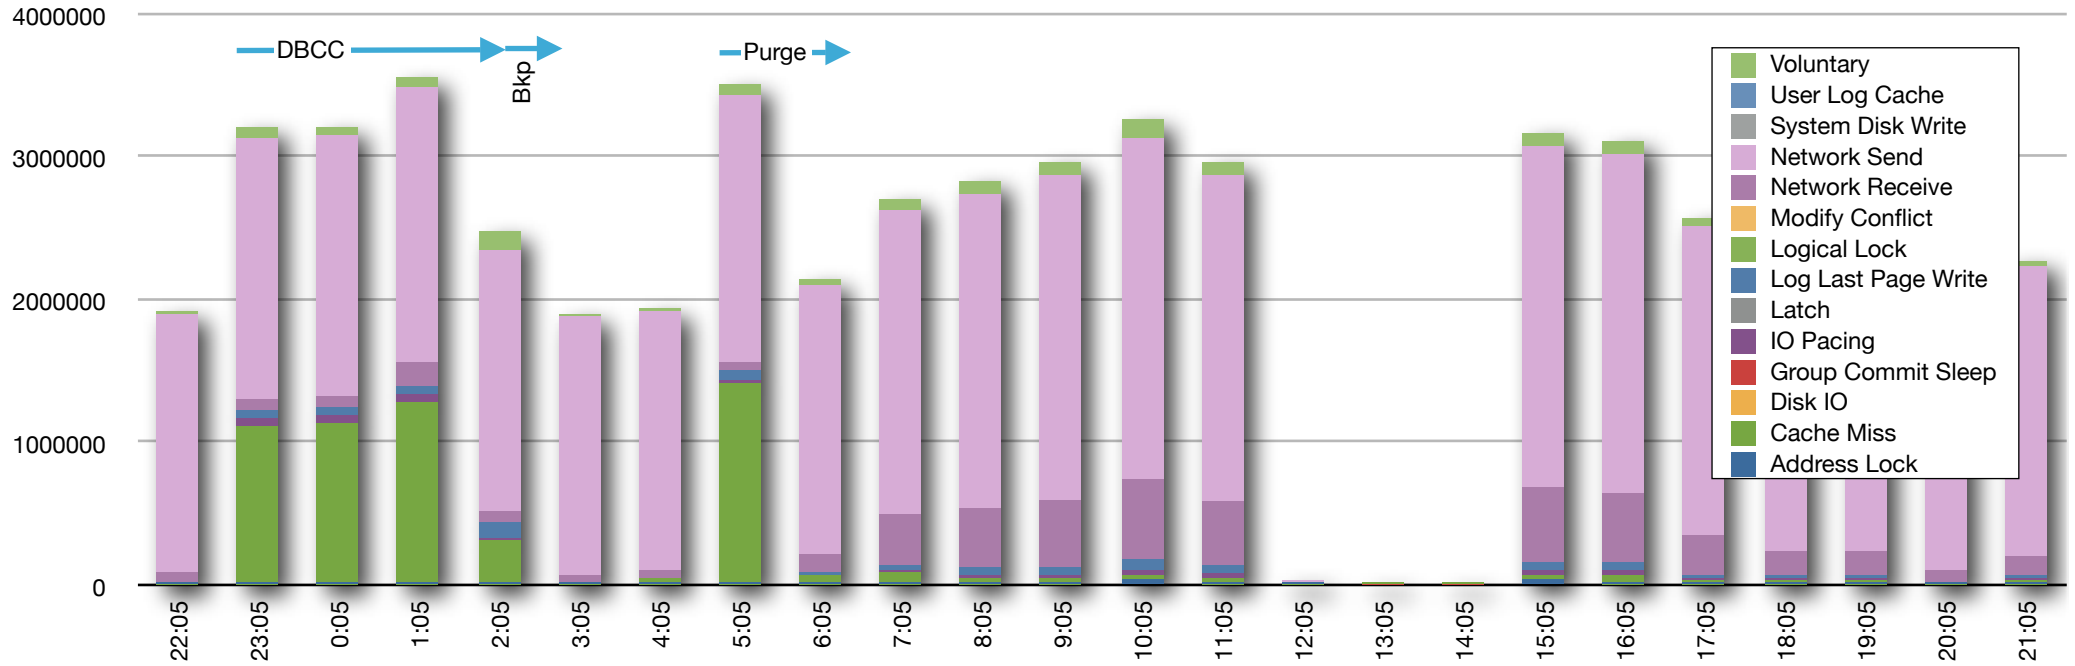

ASE Workload

ASE Cache Activity

ASE Context Switch

Diagnostic

Server Statistic

LPAR CPU Utilisation

Cache Efficiency (Day)