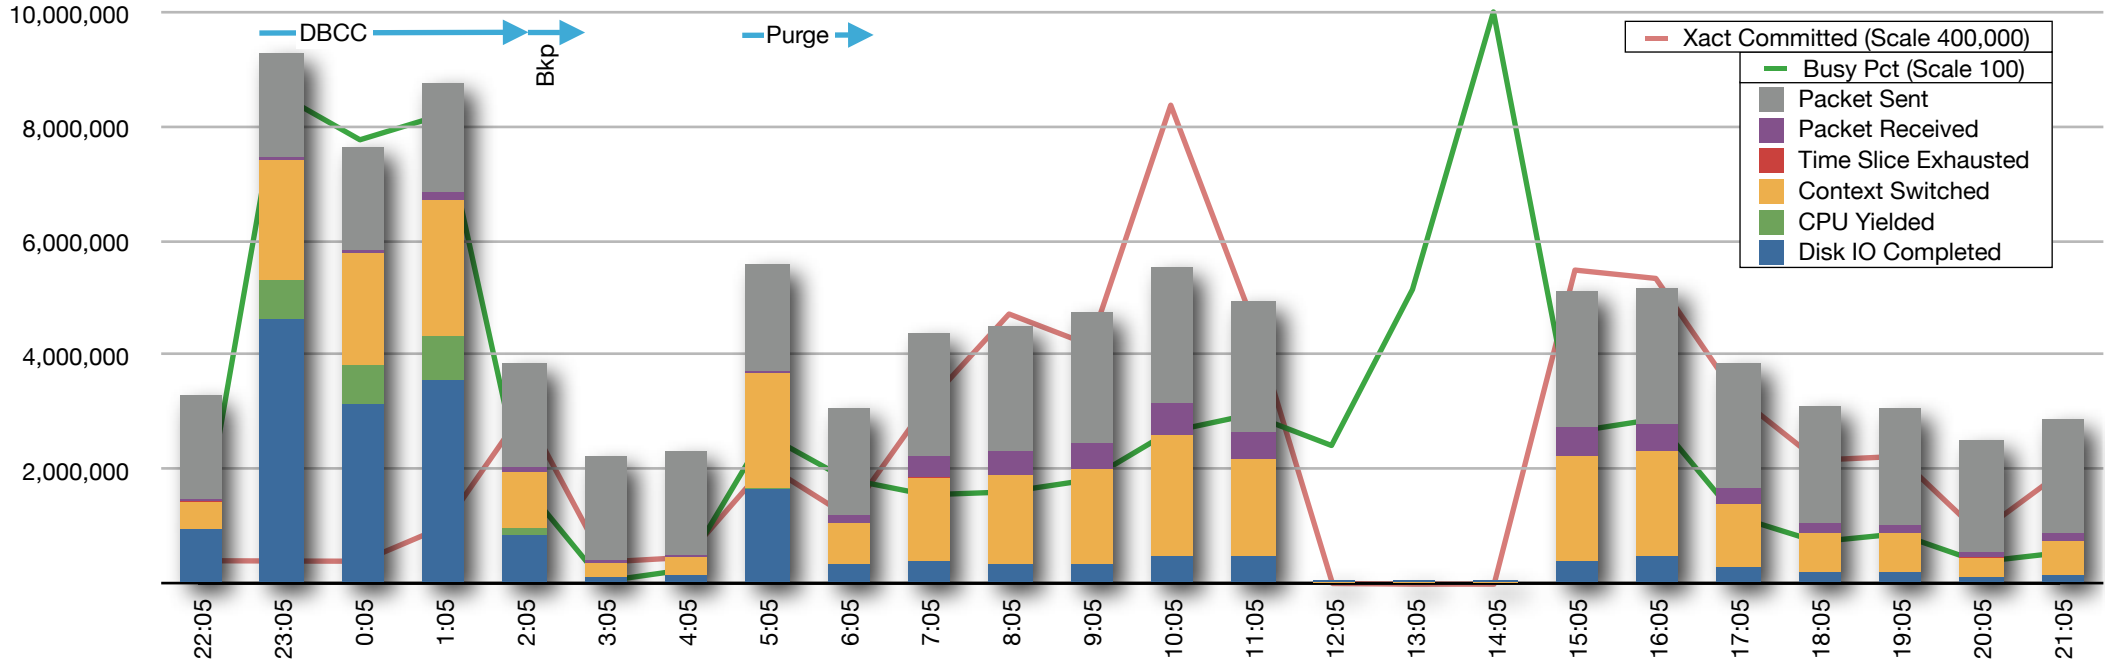

ASE Workload

ASE Cache Activity

ASE Context Switch

Diagnostic

Server Statistic

LPAR CPU Utilisation

Cache Efficiency (Day)