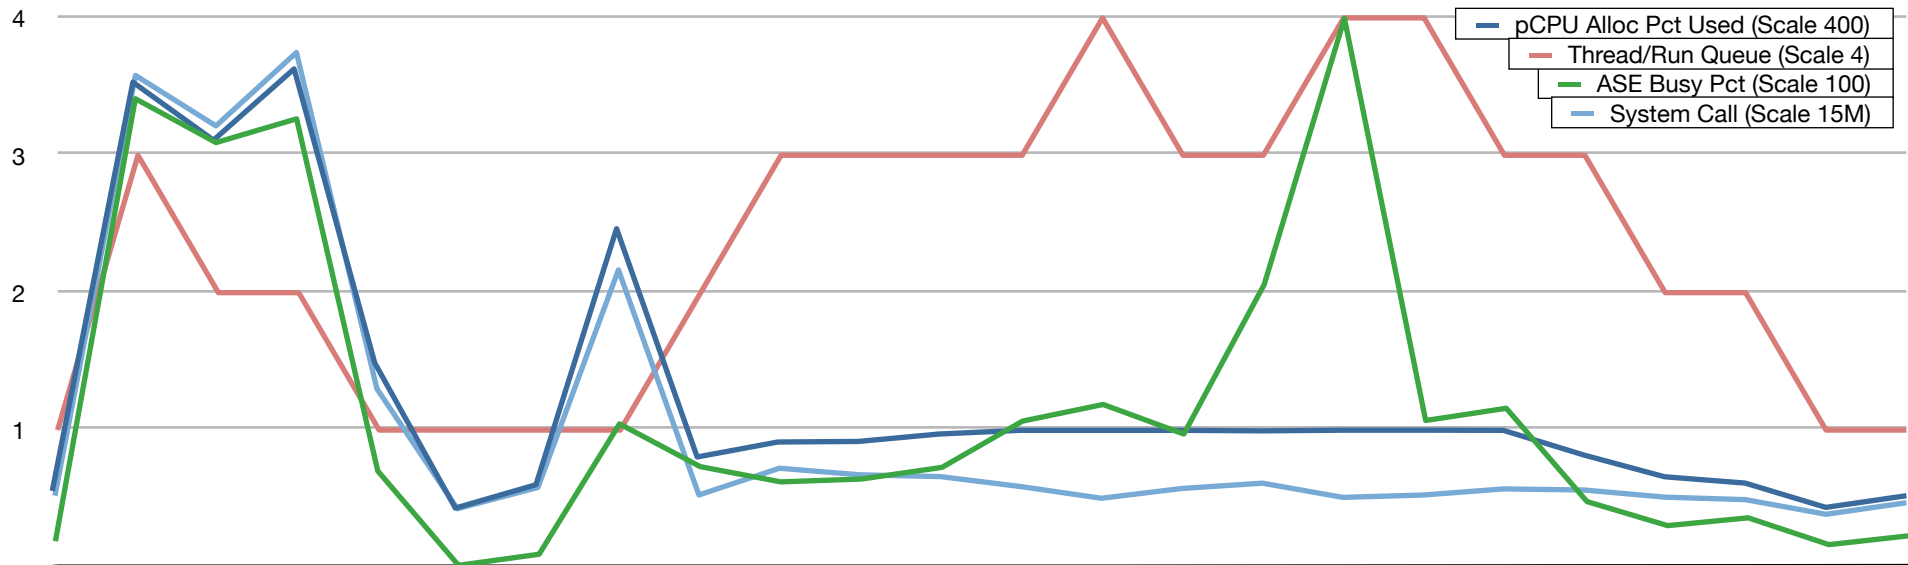

ASE Workload

ASE Cache Activity

ASE Context Switch

Diagnostic

Server Statistic

LPAR CPU Utilisation

Cache Efficiency (Day)