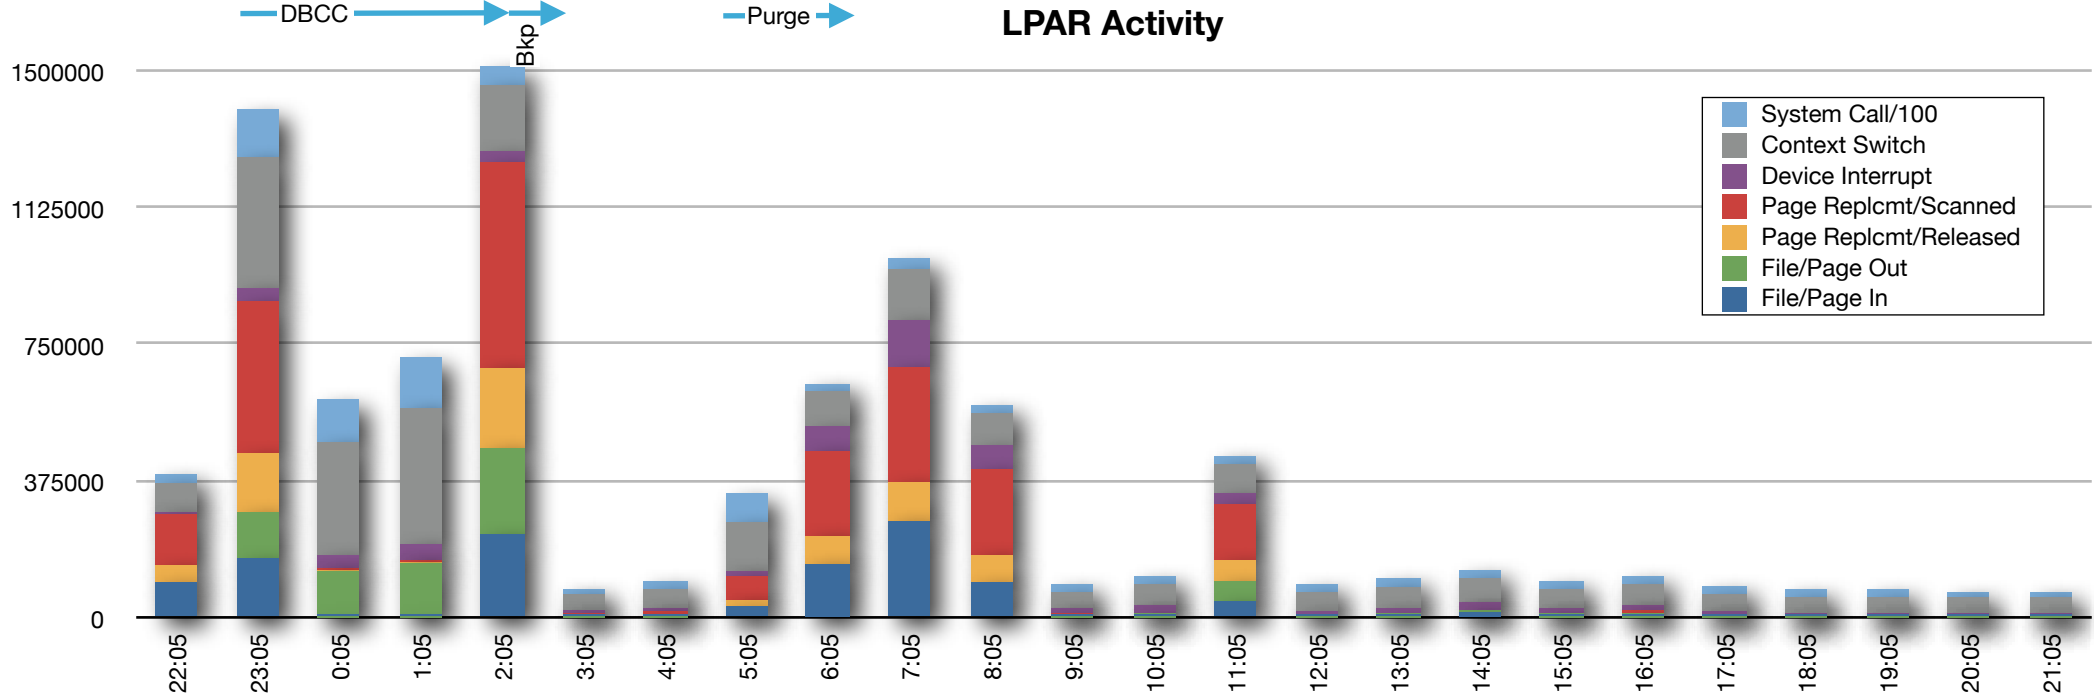

ASE Workload

ASE Cache Activity

ASE Context Switch

Diagnostic

Server Statistic

LPAR CPU Utilisation

Cache Efficiency (Day)